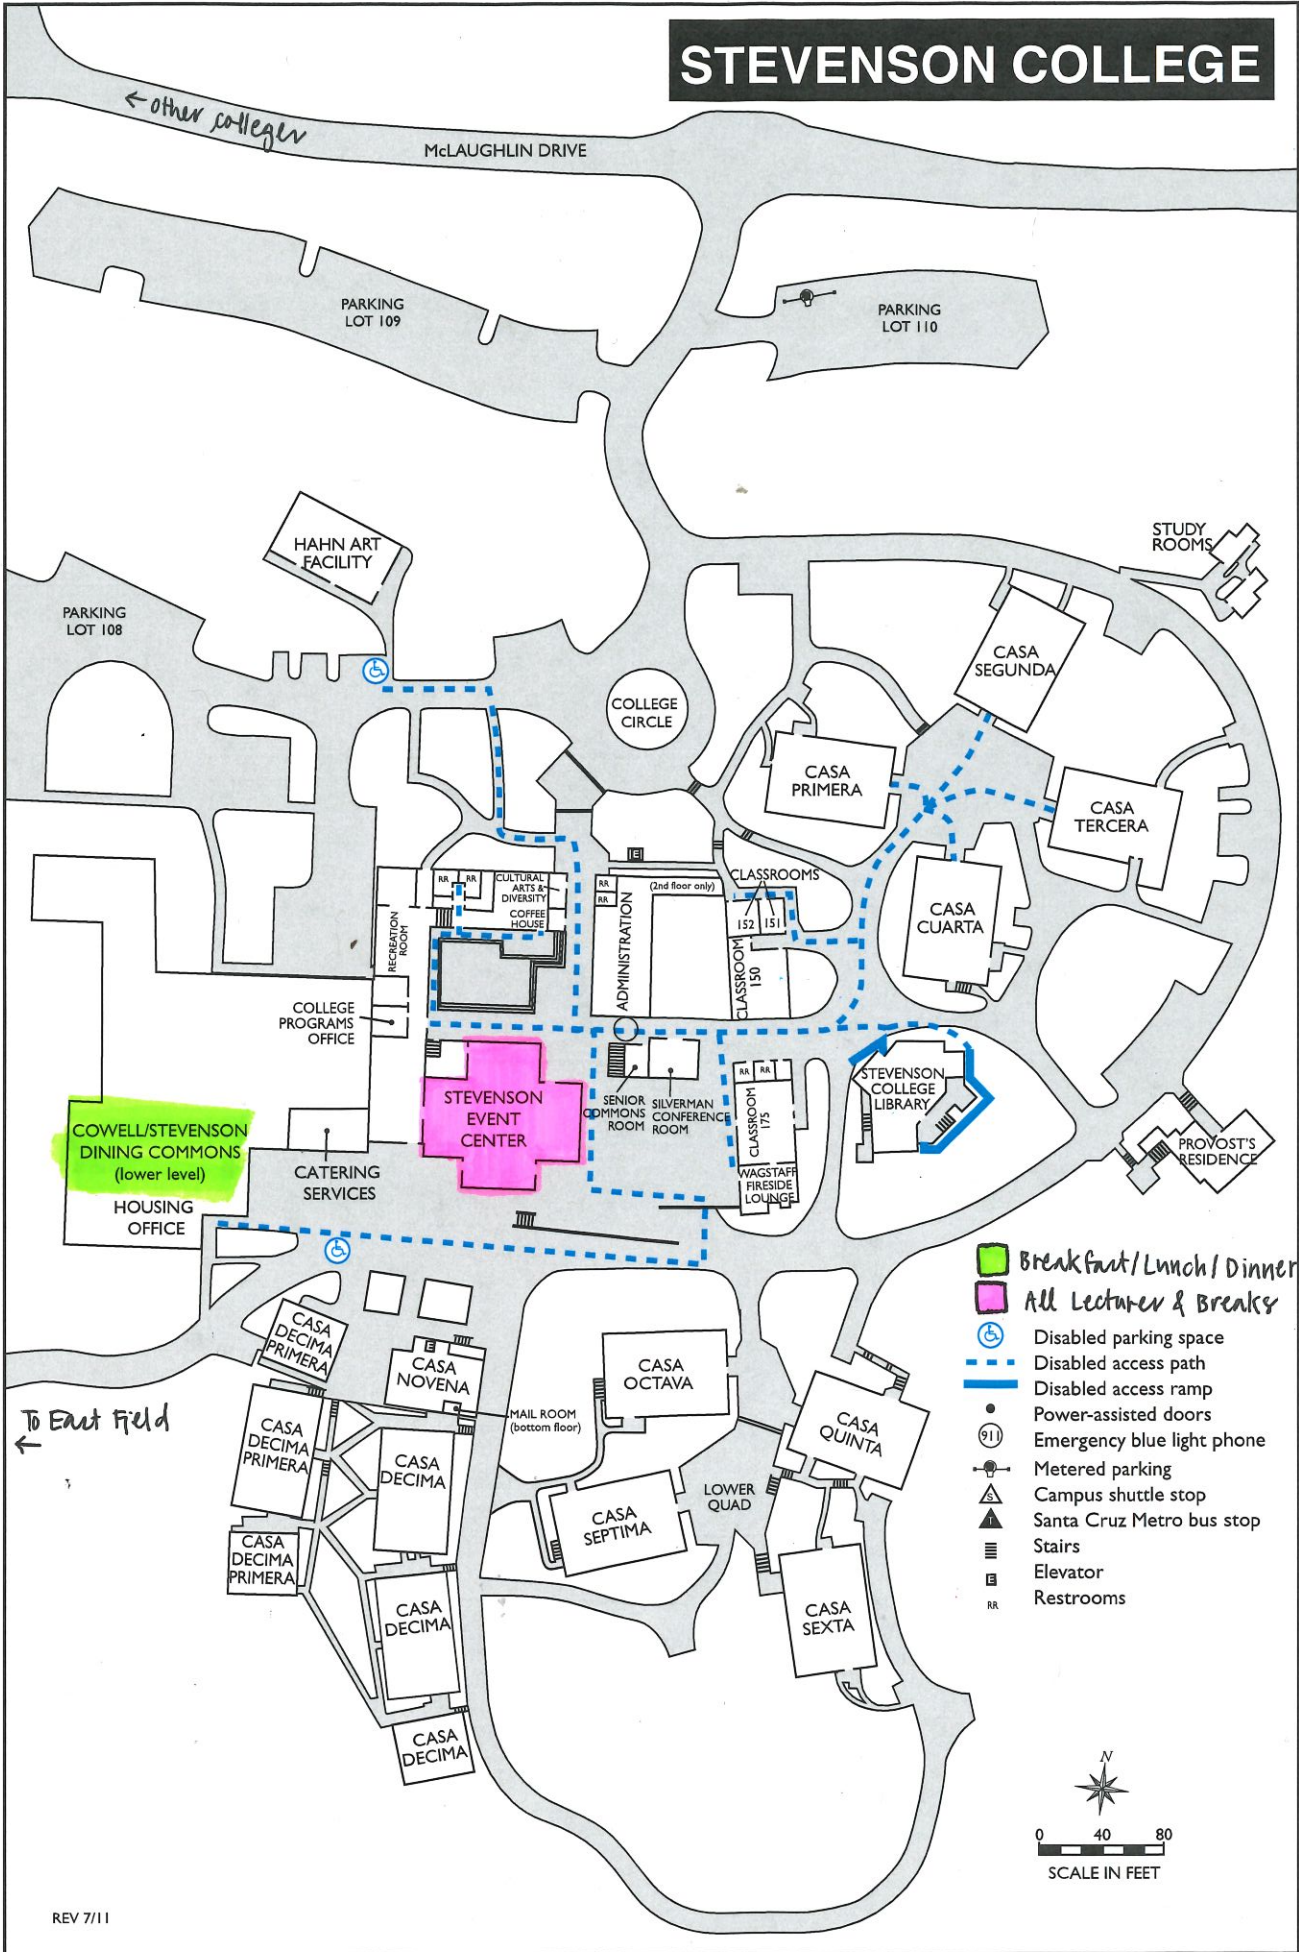

STEVENSON COLLEGE

- Breakfast/Lunch/Dinner — located upstairs.
- All Lectures & Breaks
- Disabled parking space
- Disabled access path
- Disabled access ramp
- Power-assisted doors
- Emergency blue light phone
- Metered parking
- Campus shuttle stop
- Santa Cruz Metro bus stop
- Stairs
- Elevator
- Restrooms